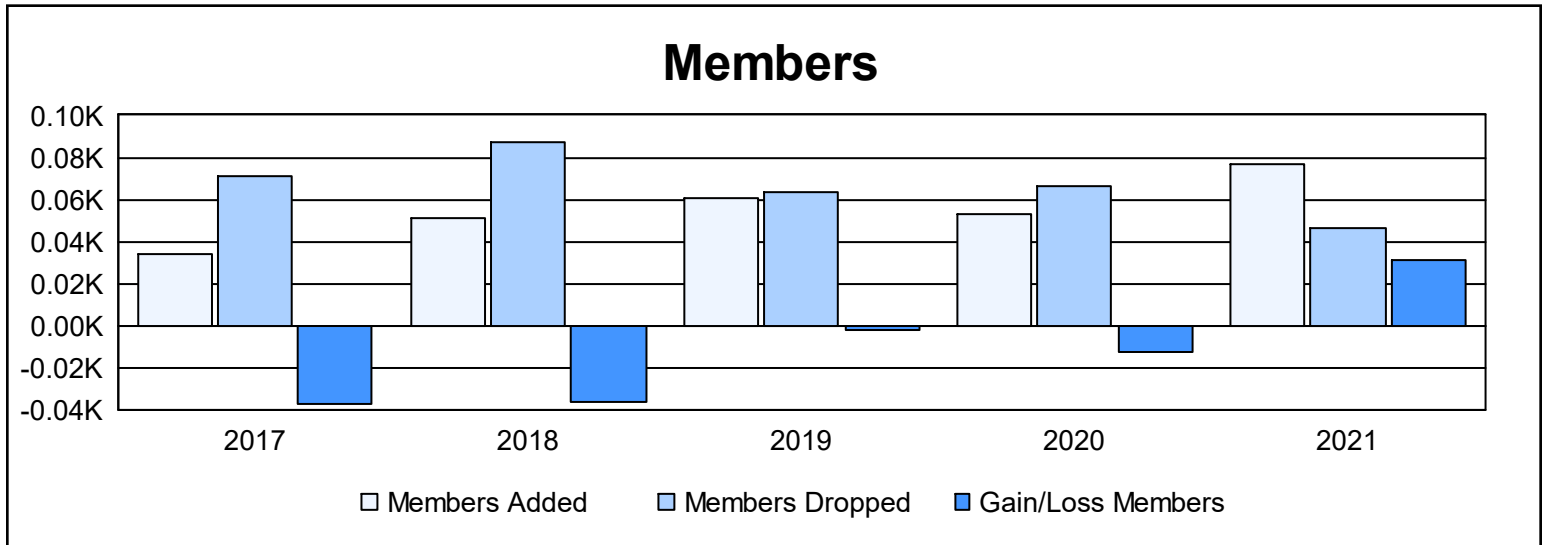

Year	New Clubs	Dropped Clubs	Gain/ Loss Clubs	New Members	Charter Members	Reinstate Members	Transfer Members	Total Member Added	Total Members Dropped	Gain/ Loss Members
2016-2017	0	2	-2	33	1	0	0	34	71	-37
2017-2018	0	1	-1	33	17	1	0	51	87	-36
2018-2019	1	2	-1	41	20	0	0	61	63	-2
2019-2020	0	0	0	49	3	1	0	53	66	-13
2020-2021	1	1	0	45	30	0	2	77	46	31
<b>Average</b>	<b>0</b>	<b>1</b>	<b>-1</b>	<b>40</b>	<b>14</b>	<b>0</b>	<b>0</b>	<b>55</b>	<b>67</b>	<b>-11</b>

### Membership Composition June 2021 Cumulative